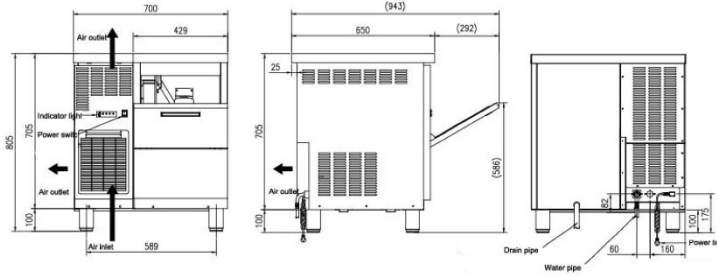

TECHNICAL DRAWINGS

TRUTECH PTE. LTD

470 North Bridge Road, #5-12 Bugis Cube, Singapore (188735)
m: +65-8347-0768 - e: sales@trutech.sg - w: www.trutech.sg