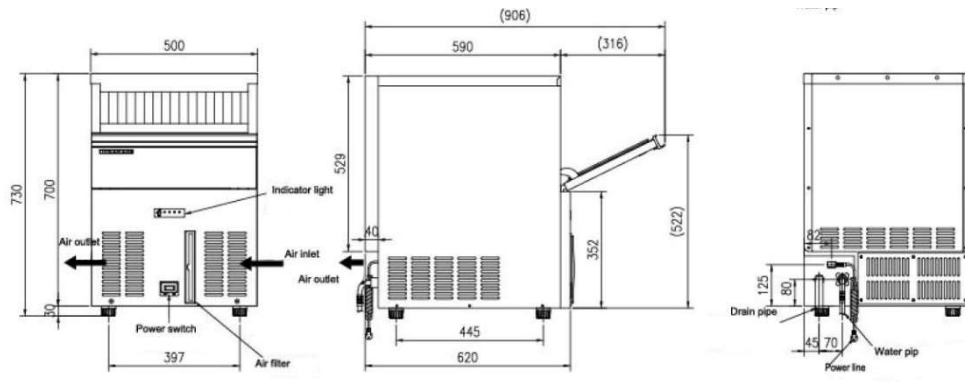

Model:	USI-60	USI-70	USI-90
Ice Making Capacity:	60kg/24h	70kg/24h	90kg/24h
Ice Storage:	30kg	50kg	50kg
Ice Type	Square Ice	Square Ice	Square Ice
Ice Size	28 x 28 x 32mm	48 x 48 x 58mm	28 x 28 x 32mm
Power Consumption (W)	600W	680W	750W
Refrigerant	R404a	R404a	R404a
Voltage	220V/1Ph/50Hz	220V/1Ph/50Hz	220V/1Ph/50Hz
Dimension (mm)	700 x 650 x 805mmH	900 x 750 x 805mmH	900 x 750 x 805mmH

SPECIFICATIONS

TECHNICAL DRAWINGS

TRUTECH PTE. LTD

470 North Bridge Road, #5-12 Bugis Cube, Singapore (188735)
m: +65-8347-0768 - e: sales@trutech.sg - w: www.trutech.sg