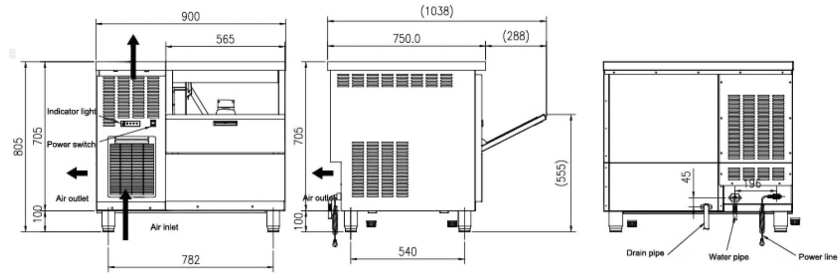

TECHNICAL DRAWINGS

TRUTECH PTE. LTD

470 North Bridge Road, #5-12 Bugis Cube, Singapore (188735)
m: +65-8347-0768 - e: sales@trutech.sg - w: www.trutech.sg