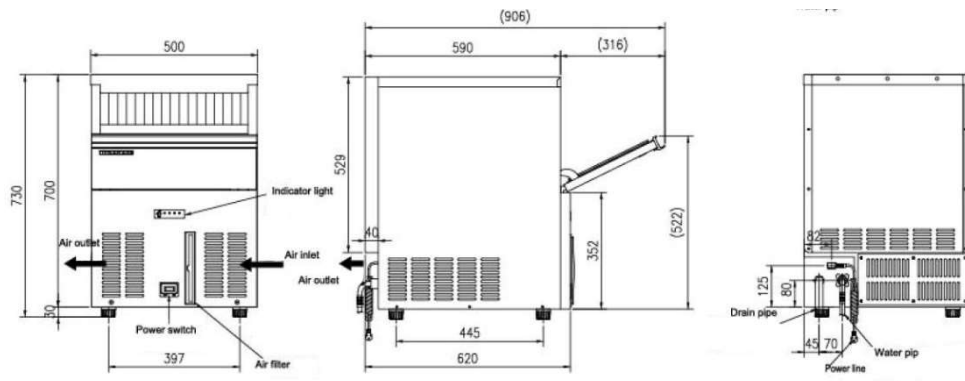

Model:	USI-60	USI-70	USI-90
Ice Making Capacity:	60kg/24h	70kg/24h	90kg/24h
Ice Storage:	30kg	50kg	50kg
Ice Type	Square Ice	Square Ice	Square Ice
Ice Size	28 x 28 x 32mm	48 x 48 x 58mm	28 x 28 x 32mm
Power Consumption (W)	600W	680W	750W
Refrigerant	R404a	R404a	R404a
Voltage	220V/1Ph/50Hz	220V/1Ph/50Hz	220V/1Ph/50Hz
Dimension (mm)	700 x 650 x 805mmH	900 x 750 x 805mmH	900 x 750 x 805mmH

SPECIFICATIONS

TECHNICAL DRAWINGS

TRUTECH PTE. LTD

470 North Bridge Road, #5-12 Bugis Cube, Singapore (188735)
m: +65-8347-0768 - e: sales@trutech.sg - w: www.trutech.sg