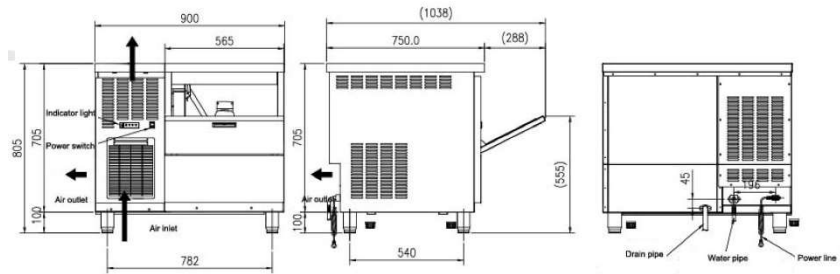

TECHNICAL DRAWINGS

TRUTECH PTE. LTD

470 North Bridge Road, #5-12 Bugis Cube, Singapore (188735)
m: +65-8347-0768 - e: sales@trutech.sg - w: www.trutech.sg