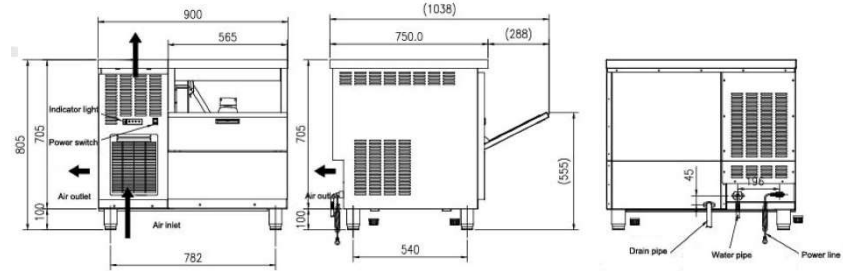

TECHNICAL DRAWINGS

TRUTECH PTE. LTD

470 North Bridge Road, #5-12 Bugis Cube, Singapore (188735)
m: +65-8347-0768 - e: sales@trutech.sg - w: www.trutech.sg