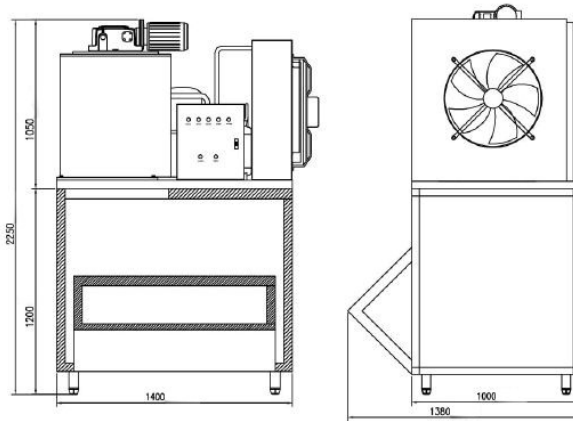

TECHNICAL DRAWINGS

TRUTEC PTE. LTD

470 North Bridge Road, #5-12 Bugis Cube, Singapore (188735)
m: +65-8347-0768 - e: sales@trutec.sg - w: www.trutec.sg