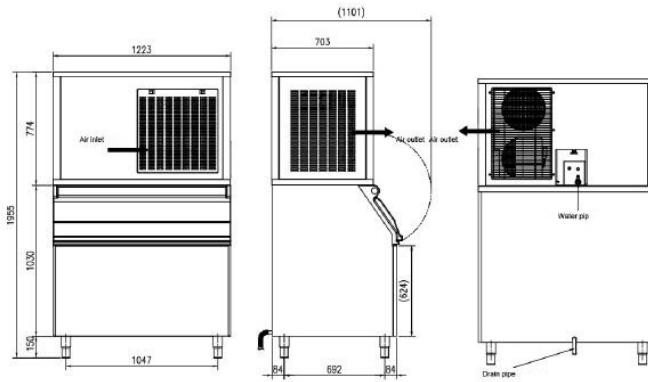

TECHNICAL DRAWINGS

TRUTEC PTE. LTD

470 North Bridge Road, #5-12 Bugis Cube, Singapore (188735)
m: +65-8347-0768 - e: sales@trutec.sg - w: www.trutec.sg