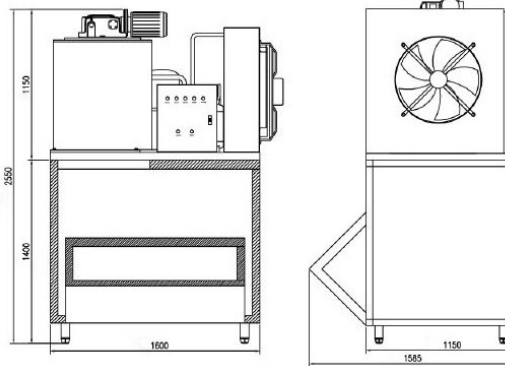

TECHNICAL DRAWINGS

TRUTEC PTE. LTD

470 North Bridge Road, #5-12 Bugis Cube, Singapore (188735)
m: +65-8347-0768 - e: sales@trutec.sg - w: www.trutec.sg