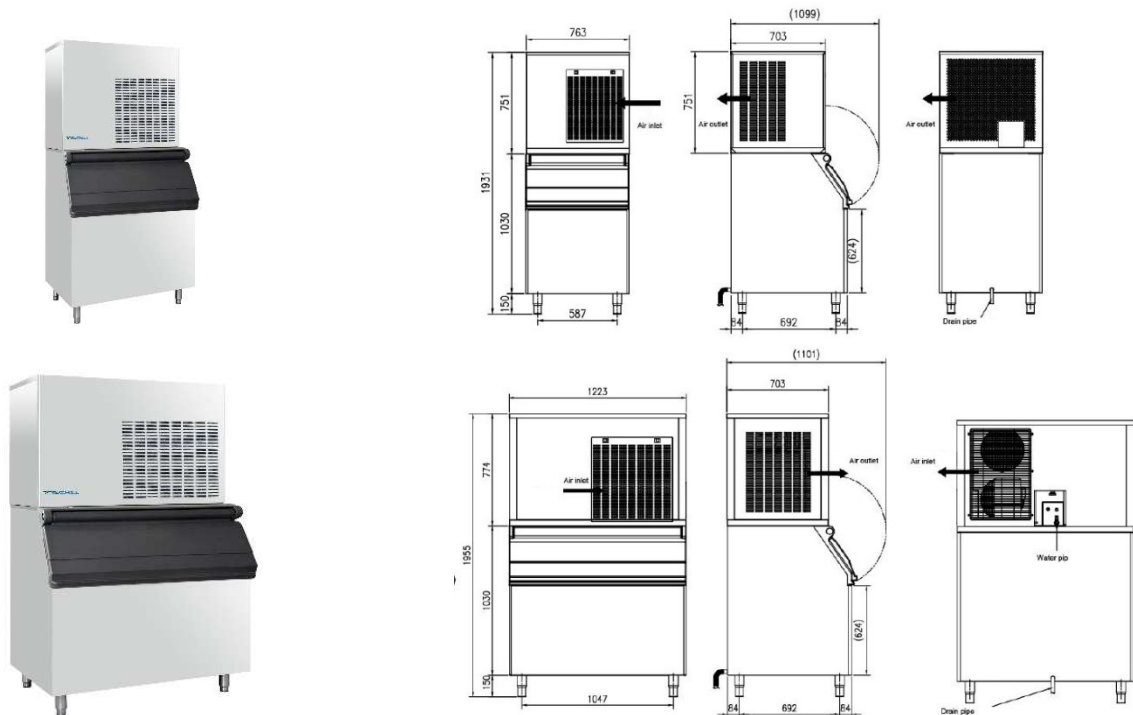

Model:	SCI-1000	SCI-2000	SCI-3000
Ice Making Capacity:	1000kg/24h	2000kg/24h	3000kg/24h
Ice Storage:	400kg	600kg	800kg
Ice Type	Scale Ice	Scale Ice	Scale Ice
Ice Size	15 x 10 x 2mm	15 x 10 x 2mm	15 x 10 x 2mm
Power Consumption (W)	3200W	6500W	8500W
Refrigerant	R404a	R404a	R404a
Voltage	380V/3Ph/50Hz	380V/3Ph/50Hz	380V/3Ph/50Hz
Water Inlet	Ø26	Ø26	Ø26
Condensate Drainage	Ø26	Ø26	Ø26
Dimension (mm)	1220 x 860 x 1955mmH	1400 x 1380 x 2250mmH	1600 x 1585 x 2550mmH

SPECIFICATIONS

TECHNICAL DRAWINGS

TRUTECH PTE. LTD

470 North Bridge Road, #5-12 Bugis Cube, Singapore (188735)
m: +65-8347-0768 - e: sales@trutech.sg - w: www.trutech.sg