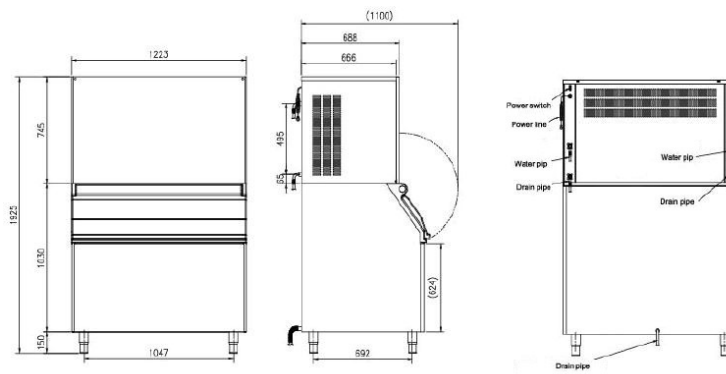

TECHNICAL DRAWINGS

TRUTECHILL PTE. LTD

470 North Bridge Road, #5-12 Bugis Cube, Singapore (188735)
m: +65-8347-0768 - e: sales@trutechill.sg - w: www.trutechill.sg