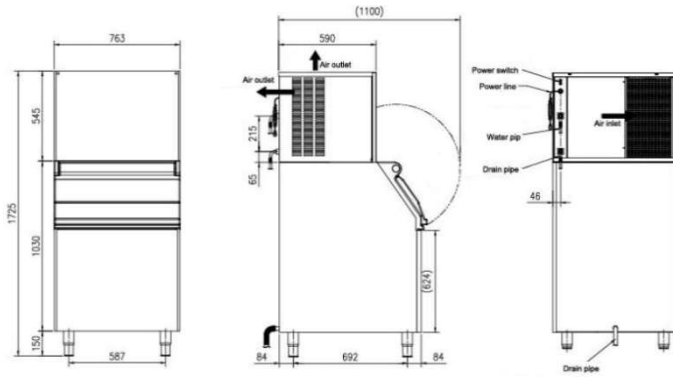

TECHNICAL DRAWINGS

TRUTECHILL PTE. LTD

470 North Bridge Road, #5-12 Bugis Cube, Singapore (188735)
m: +65-8347-0768 - e: sales@trutechill.sg - w: www.trutechill.sg